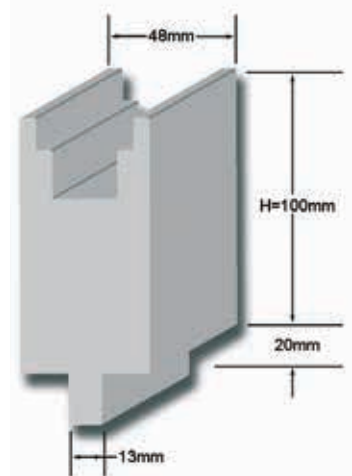

Urethane Pads				Steel Holder (Retainer)		
PAGE ITEM	PART NUMBER	SIZE W x H	ANGLES DEGREES	PAGE ITEM	PART NUMBER	SIZE W x H
A	FW2538	25 x 25	90	1	SH1010T75	38 x 75mm
B	FW5050	25 x 25	90	2	SH1010T100	38 x 100mm
C	PAC50	25 x 25	90	3	SH1512T100	50 x 100mm
D	PAC2538	25 x 25	90			
E	POD110	25 x 25	-			
F	PT1512AC62	38 x 31	30			
G	PT1512R10	38 x 31	85			

■ Blue color : Molded to shape POLYURETHANE- 75D duro  
■ Red color: Flexible forming pad POLYURETHANE -90A duro